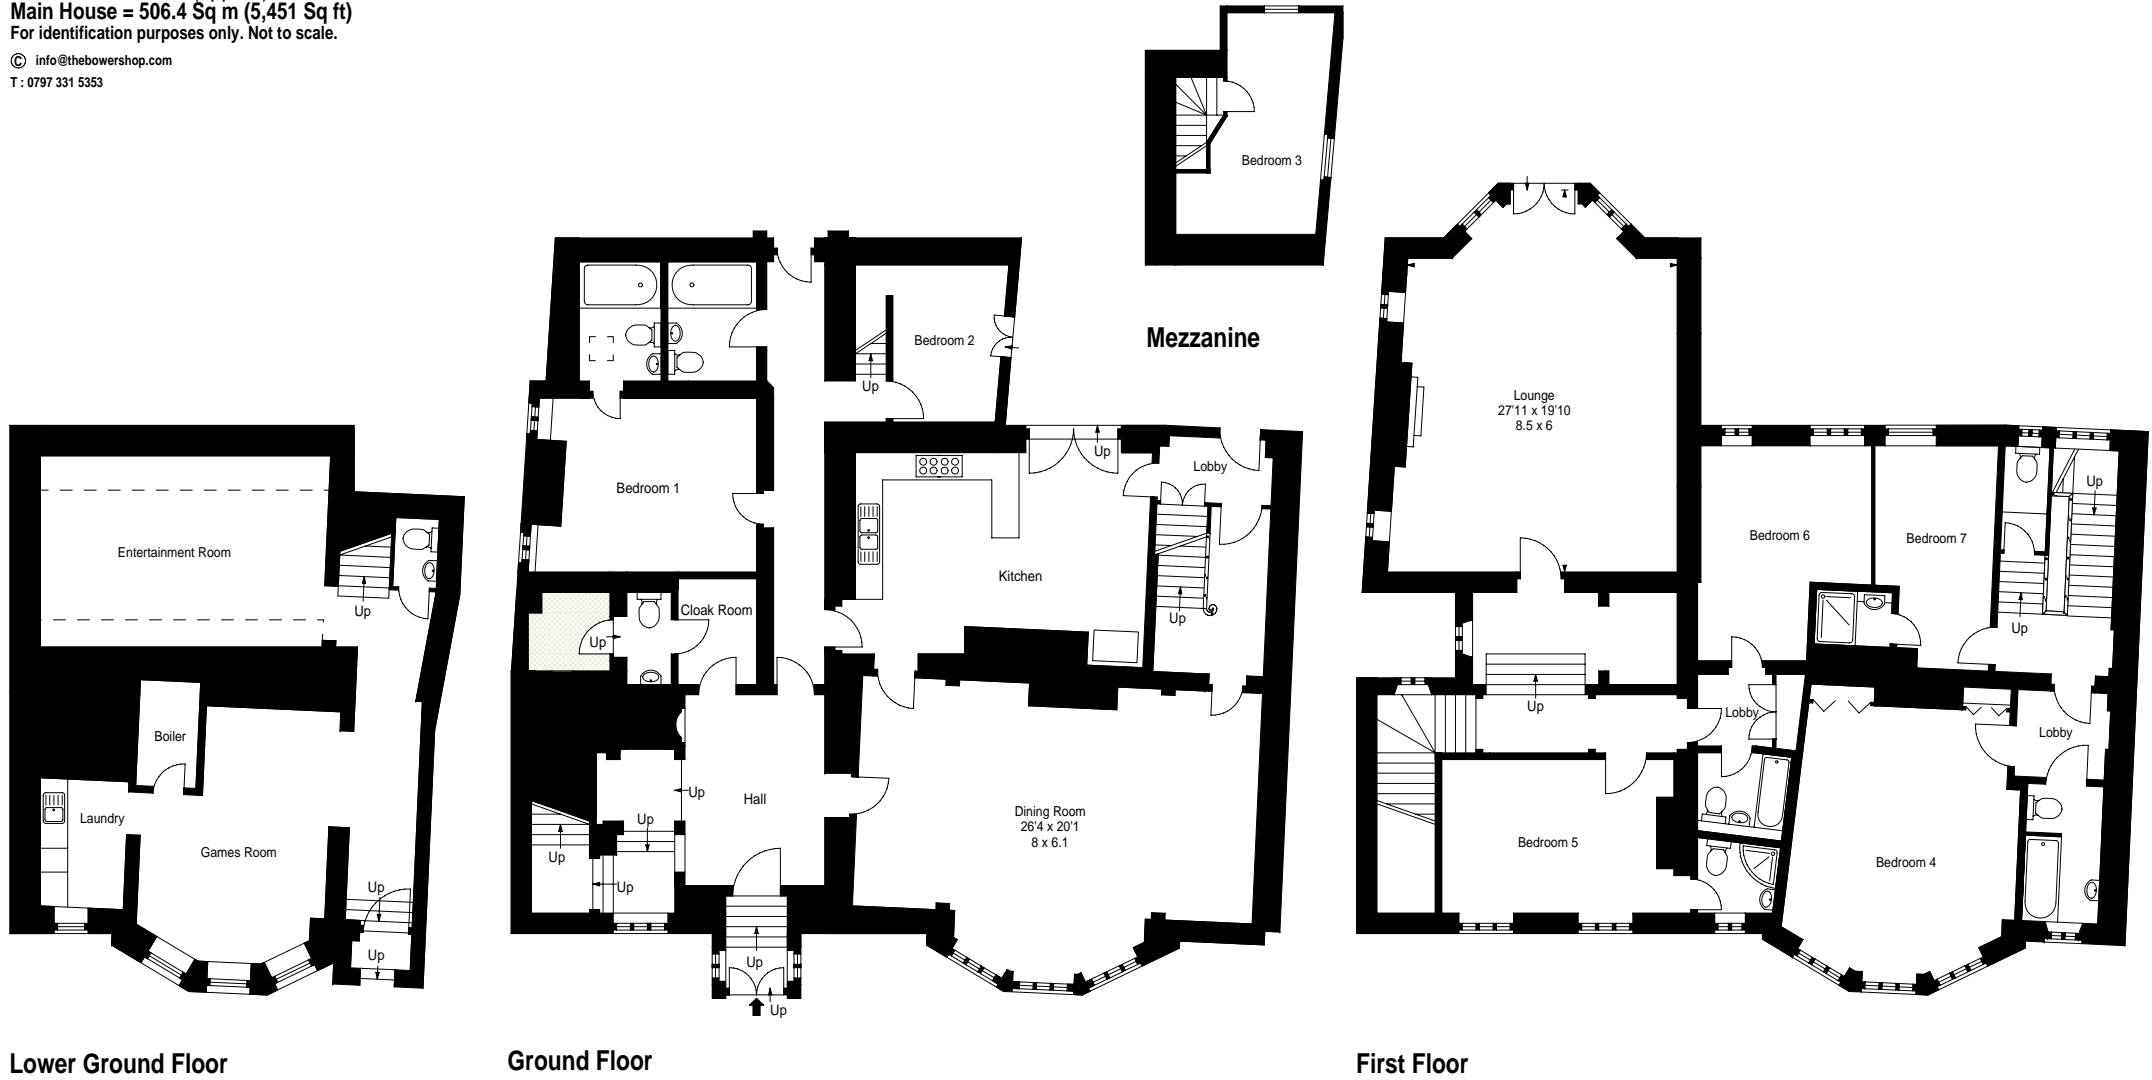

# 10 The Struet

Gross internal area (approx) :  
Main House = 506.4 Sq m (5,451 Sq ft)  
For identification purposes only. Not to scale.

© info@thebowershop.com  
T : 0797 331 5353

Lower Ground Floor

Ground Floor

First Floor